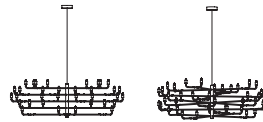

---

**FINISHES**

CUSTOMIZABLE ON  
REQUEST

---

**PENDANT**

AX280  
WIDTH: 47.2"  
HEIGHT: 15.6"  
40X4W G9 BASE OR LED